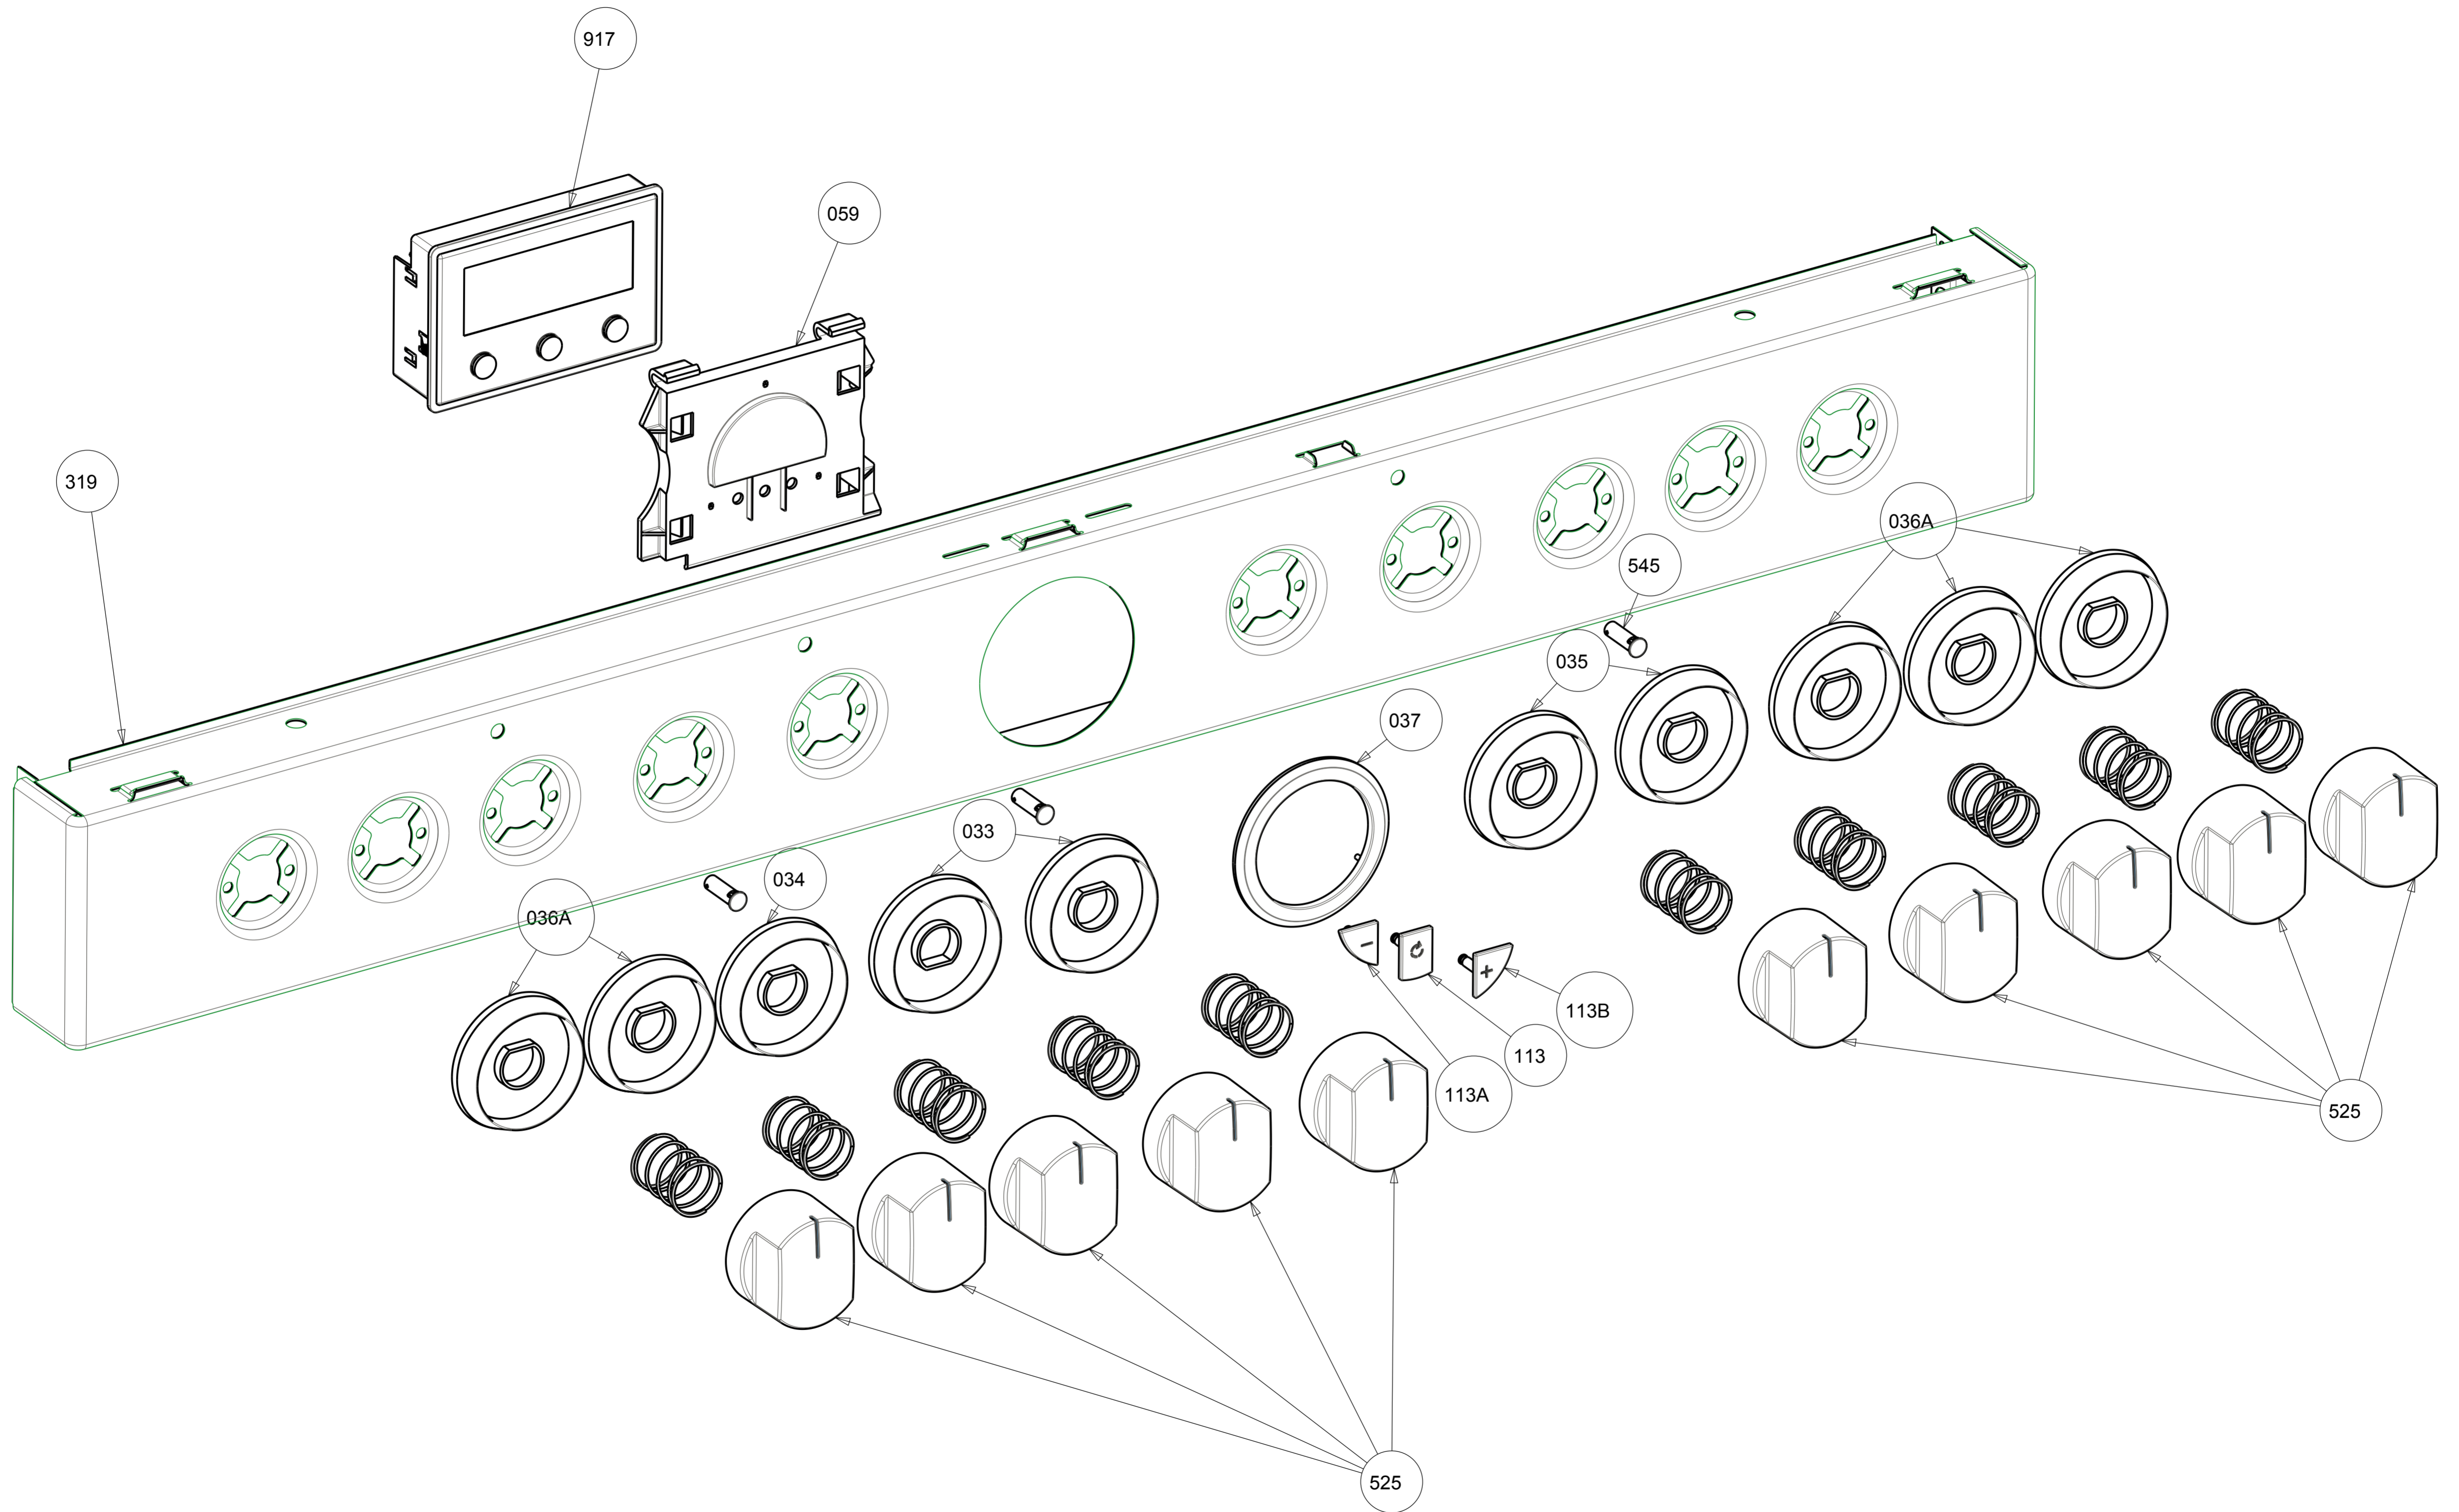

SCALE 0.750

0585

ALTERNATIVE GRILL ELEMENT

ALTERNATIVE SWITCHES