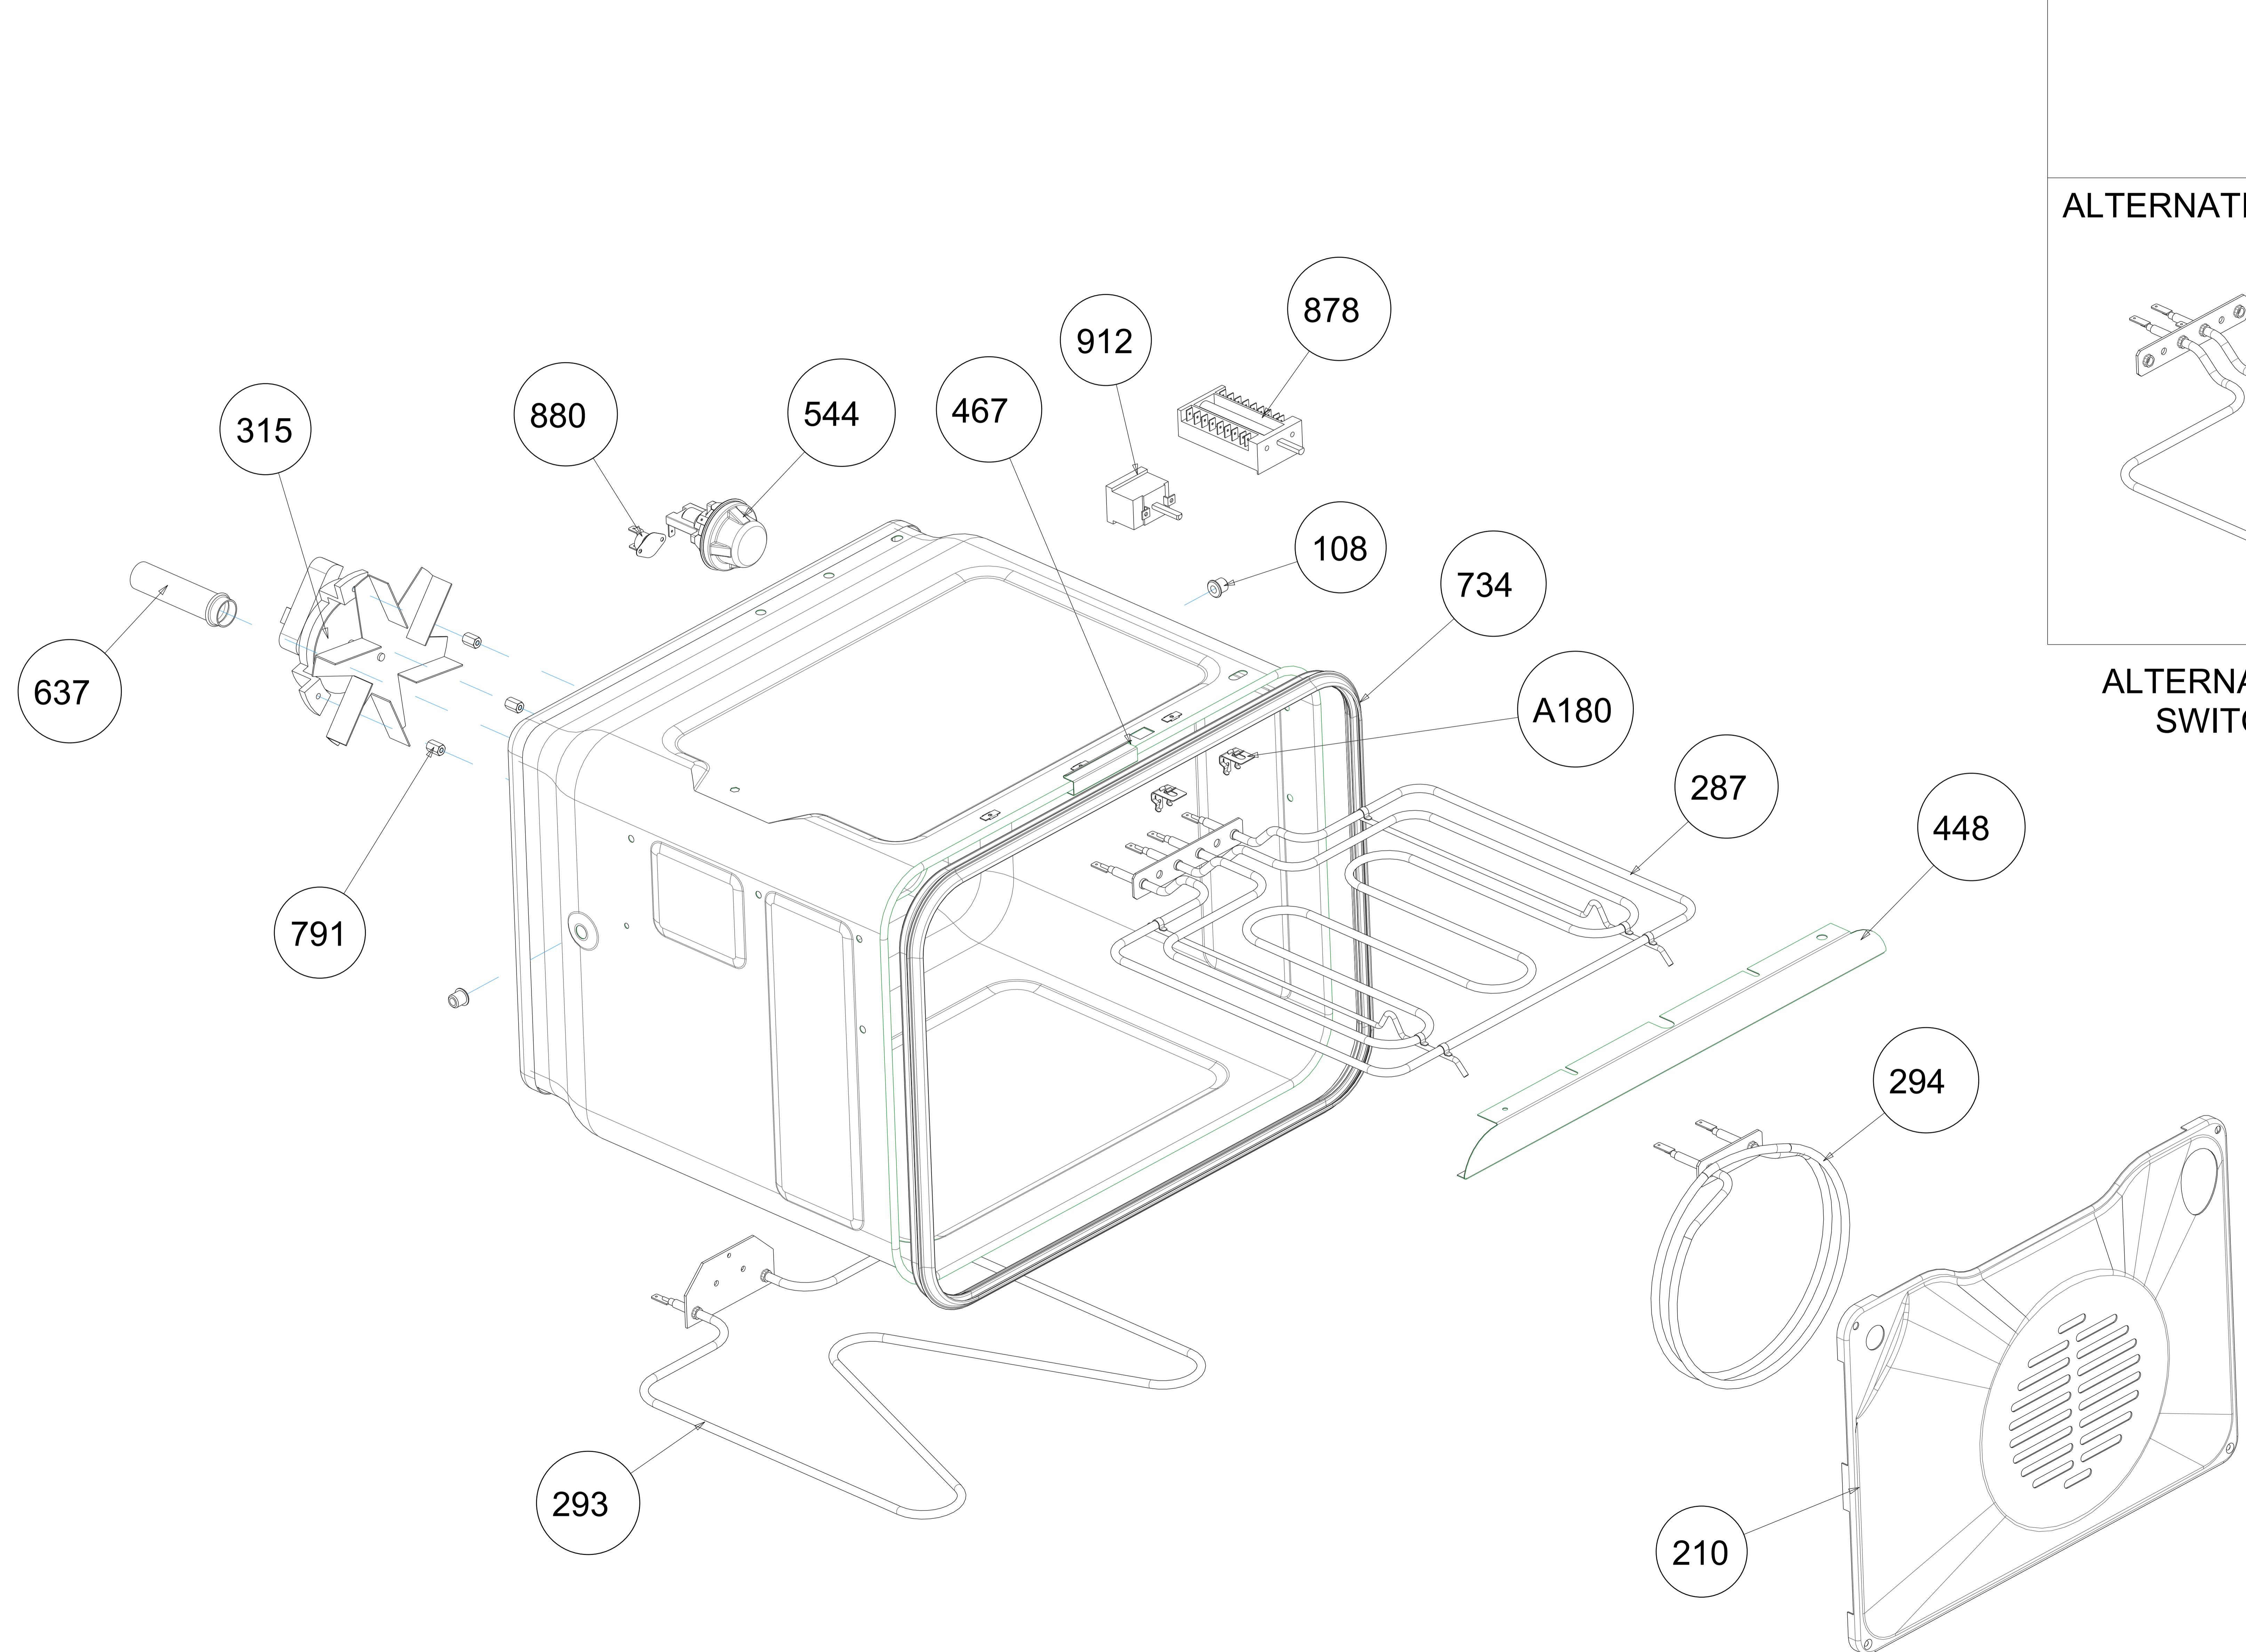

SCALE 0.750

0585

ALTERNATIVE GRILL ELEMENT

ALTERNATIVE SWITCHES