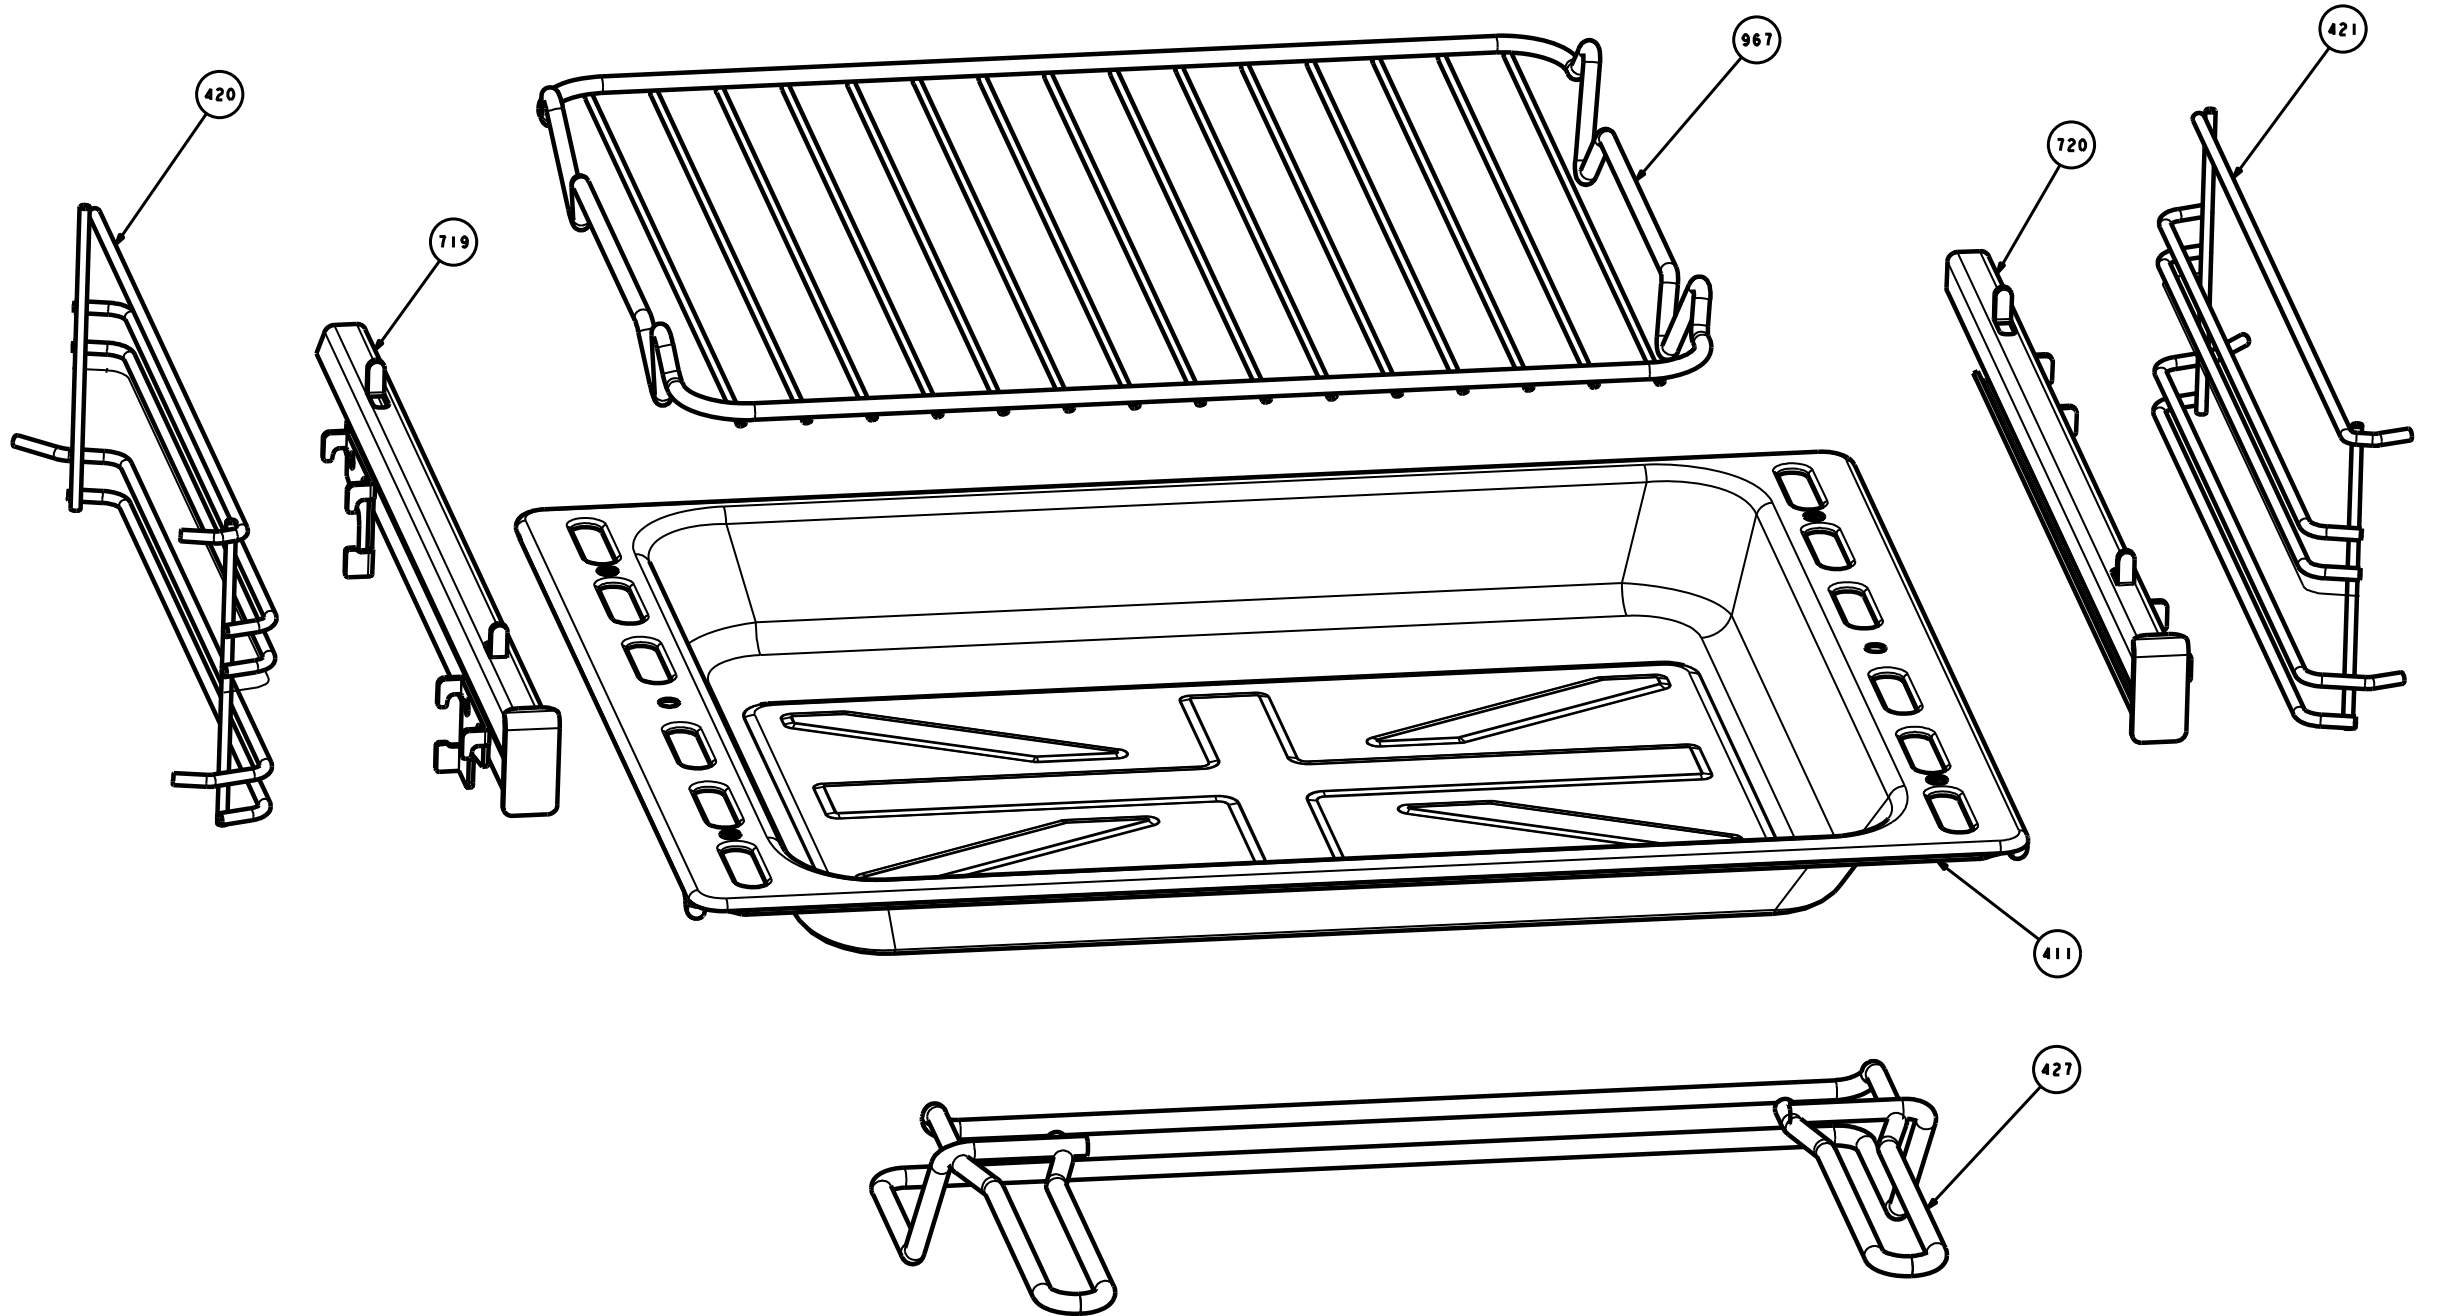

SCALE 0.750

0585

ALTERNATIVE GRILL ELEMENT

ALTERNATIVE SWITCHES