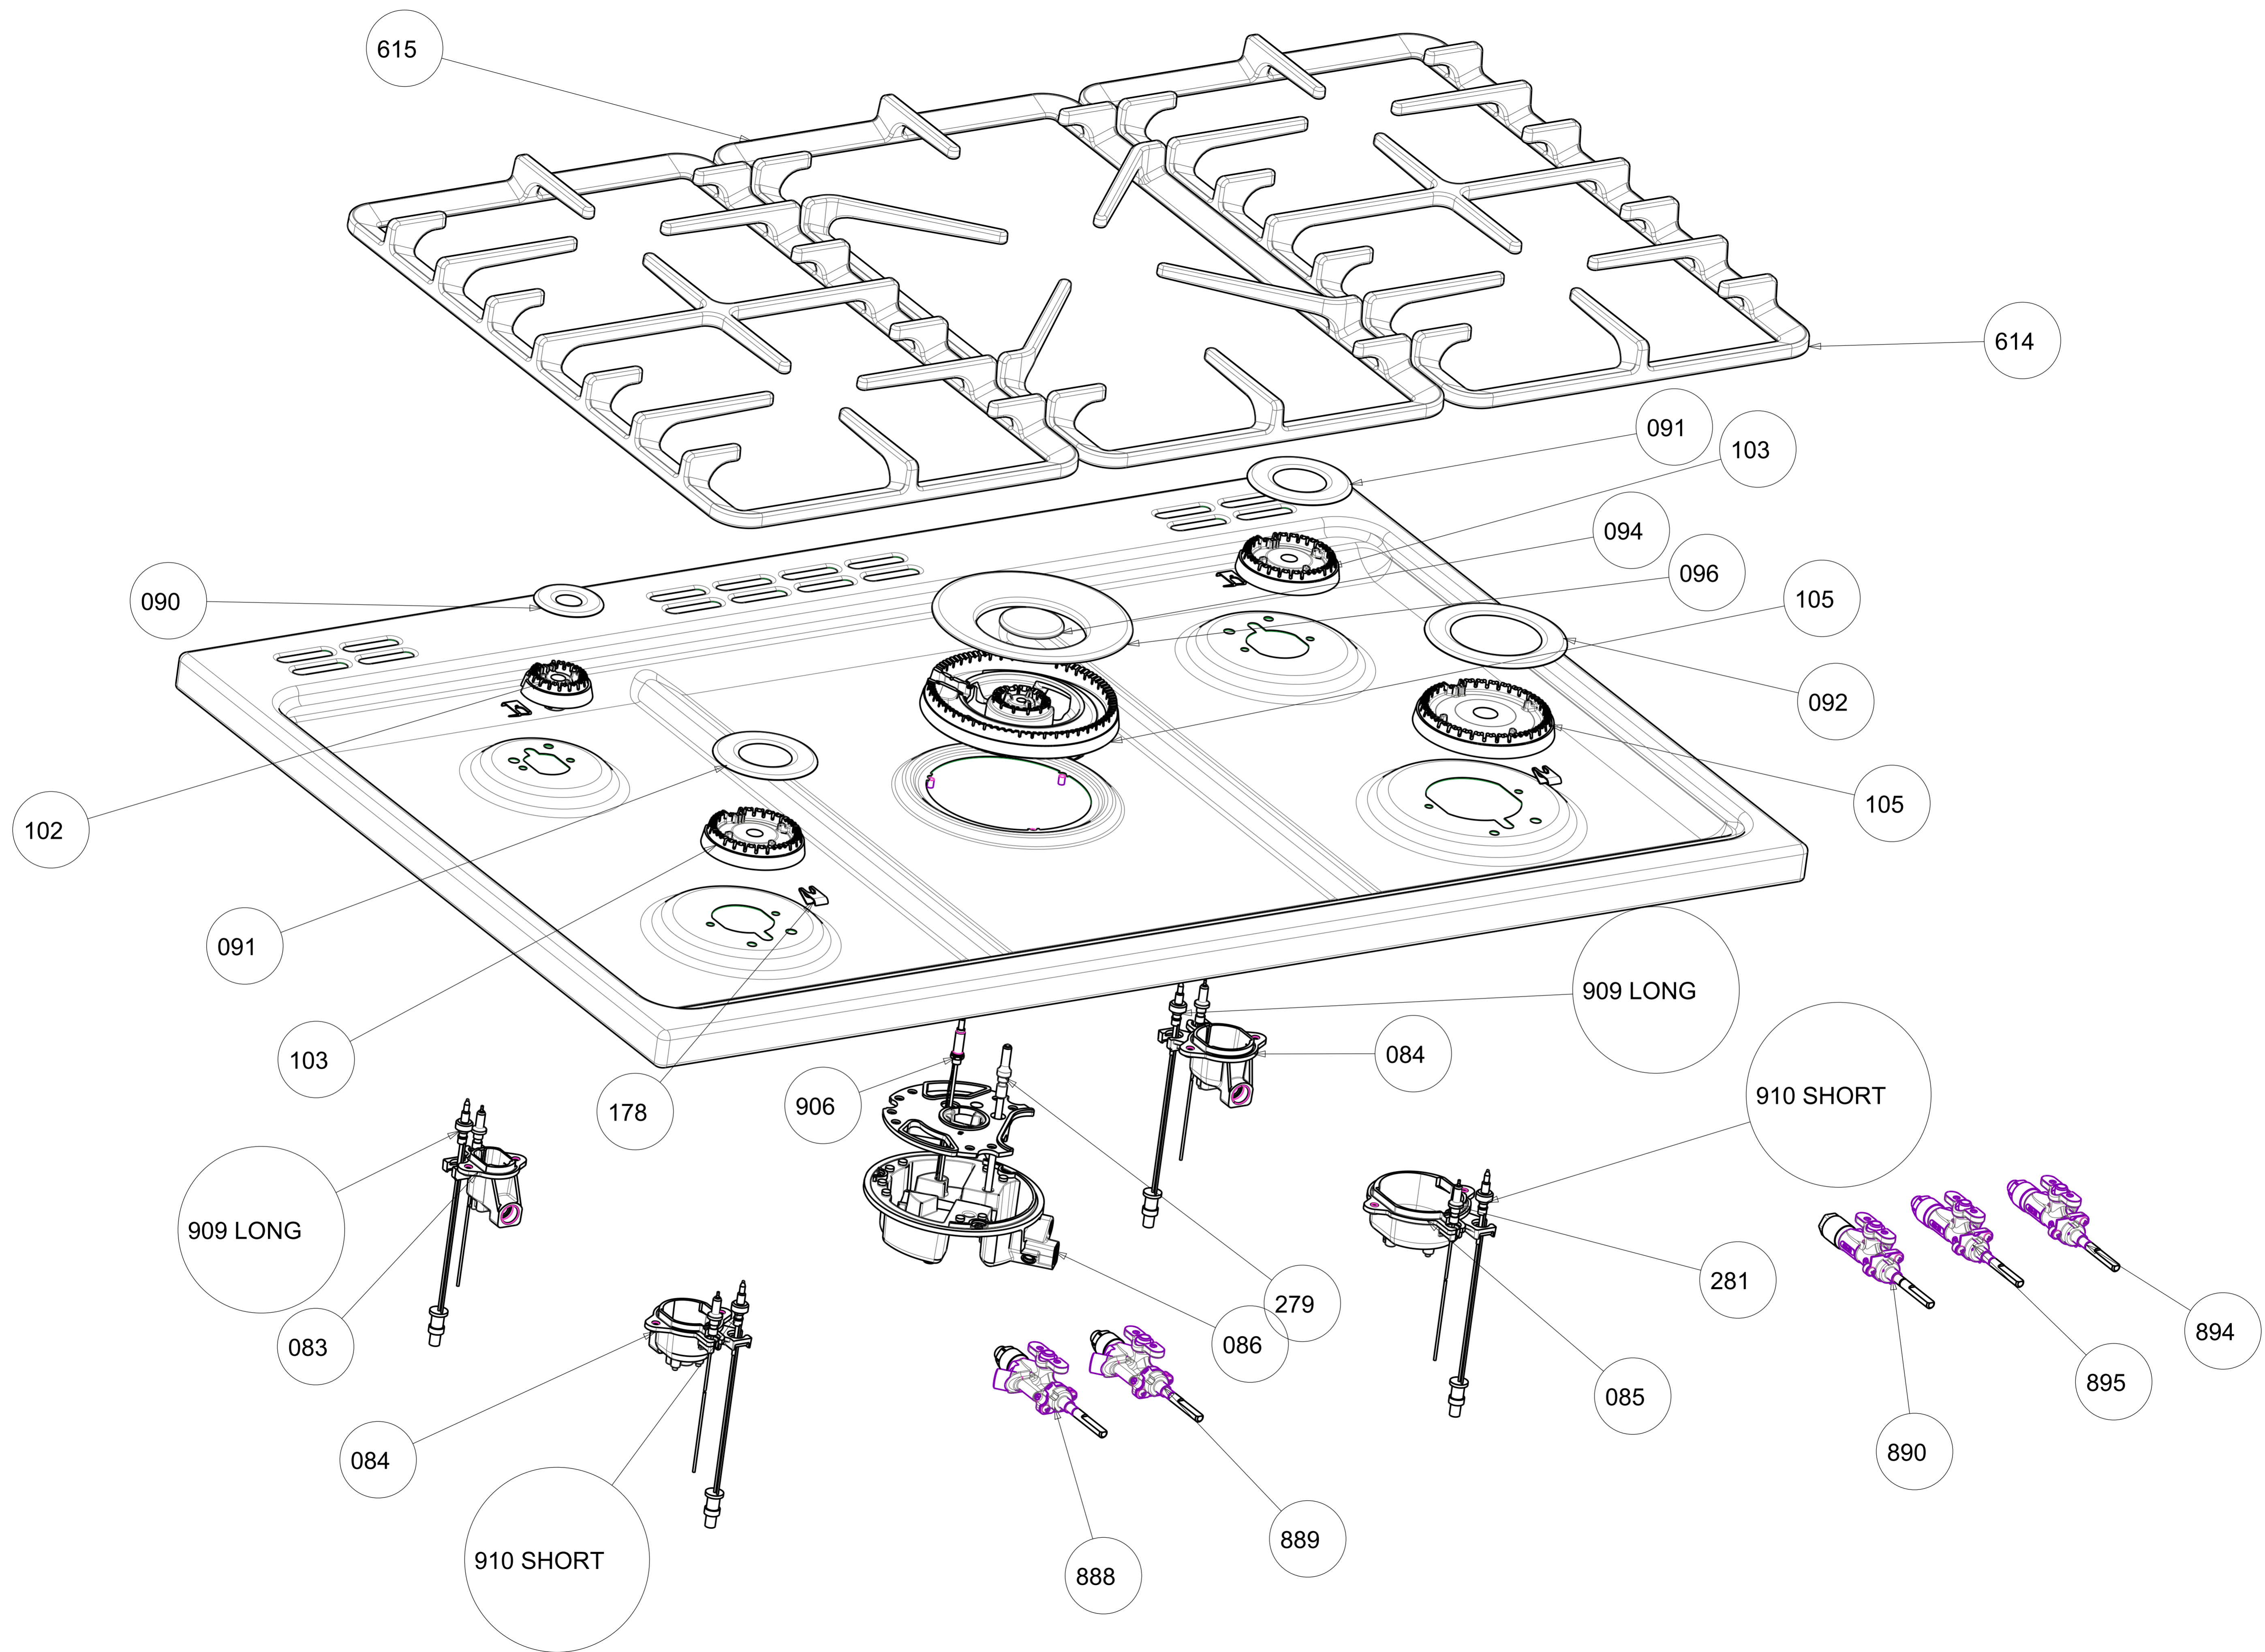

SCALE 0.750

0585

ALTERNATIVE GRILL ELEMENT

ALTERNATIVE SWITCHES