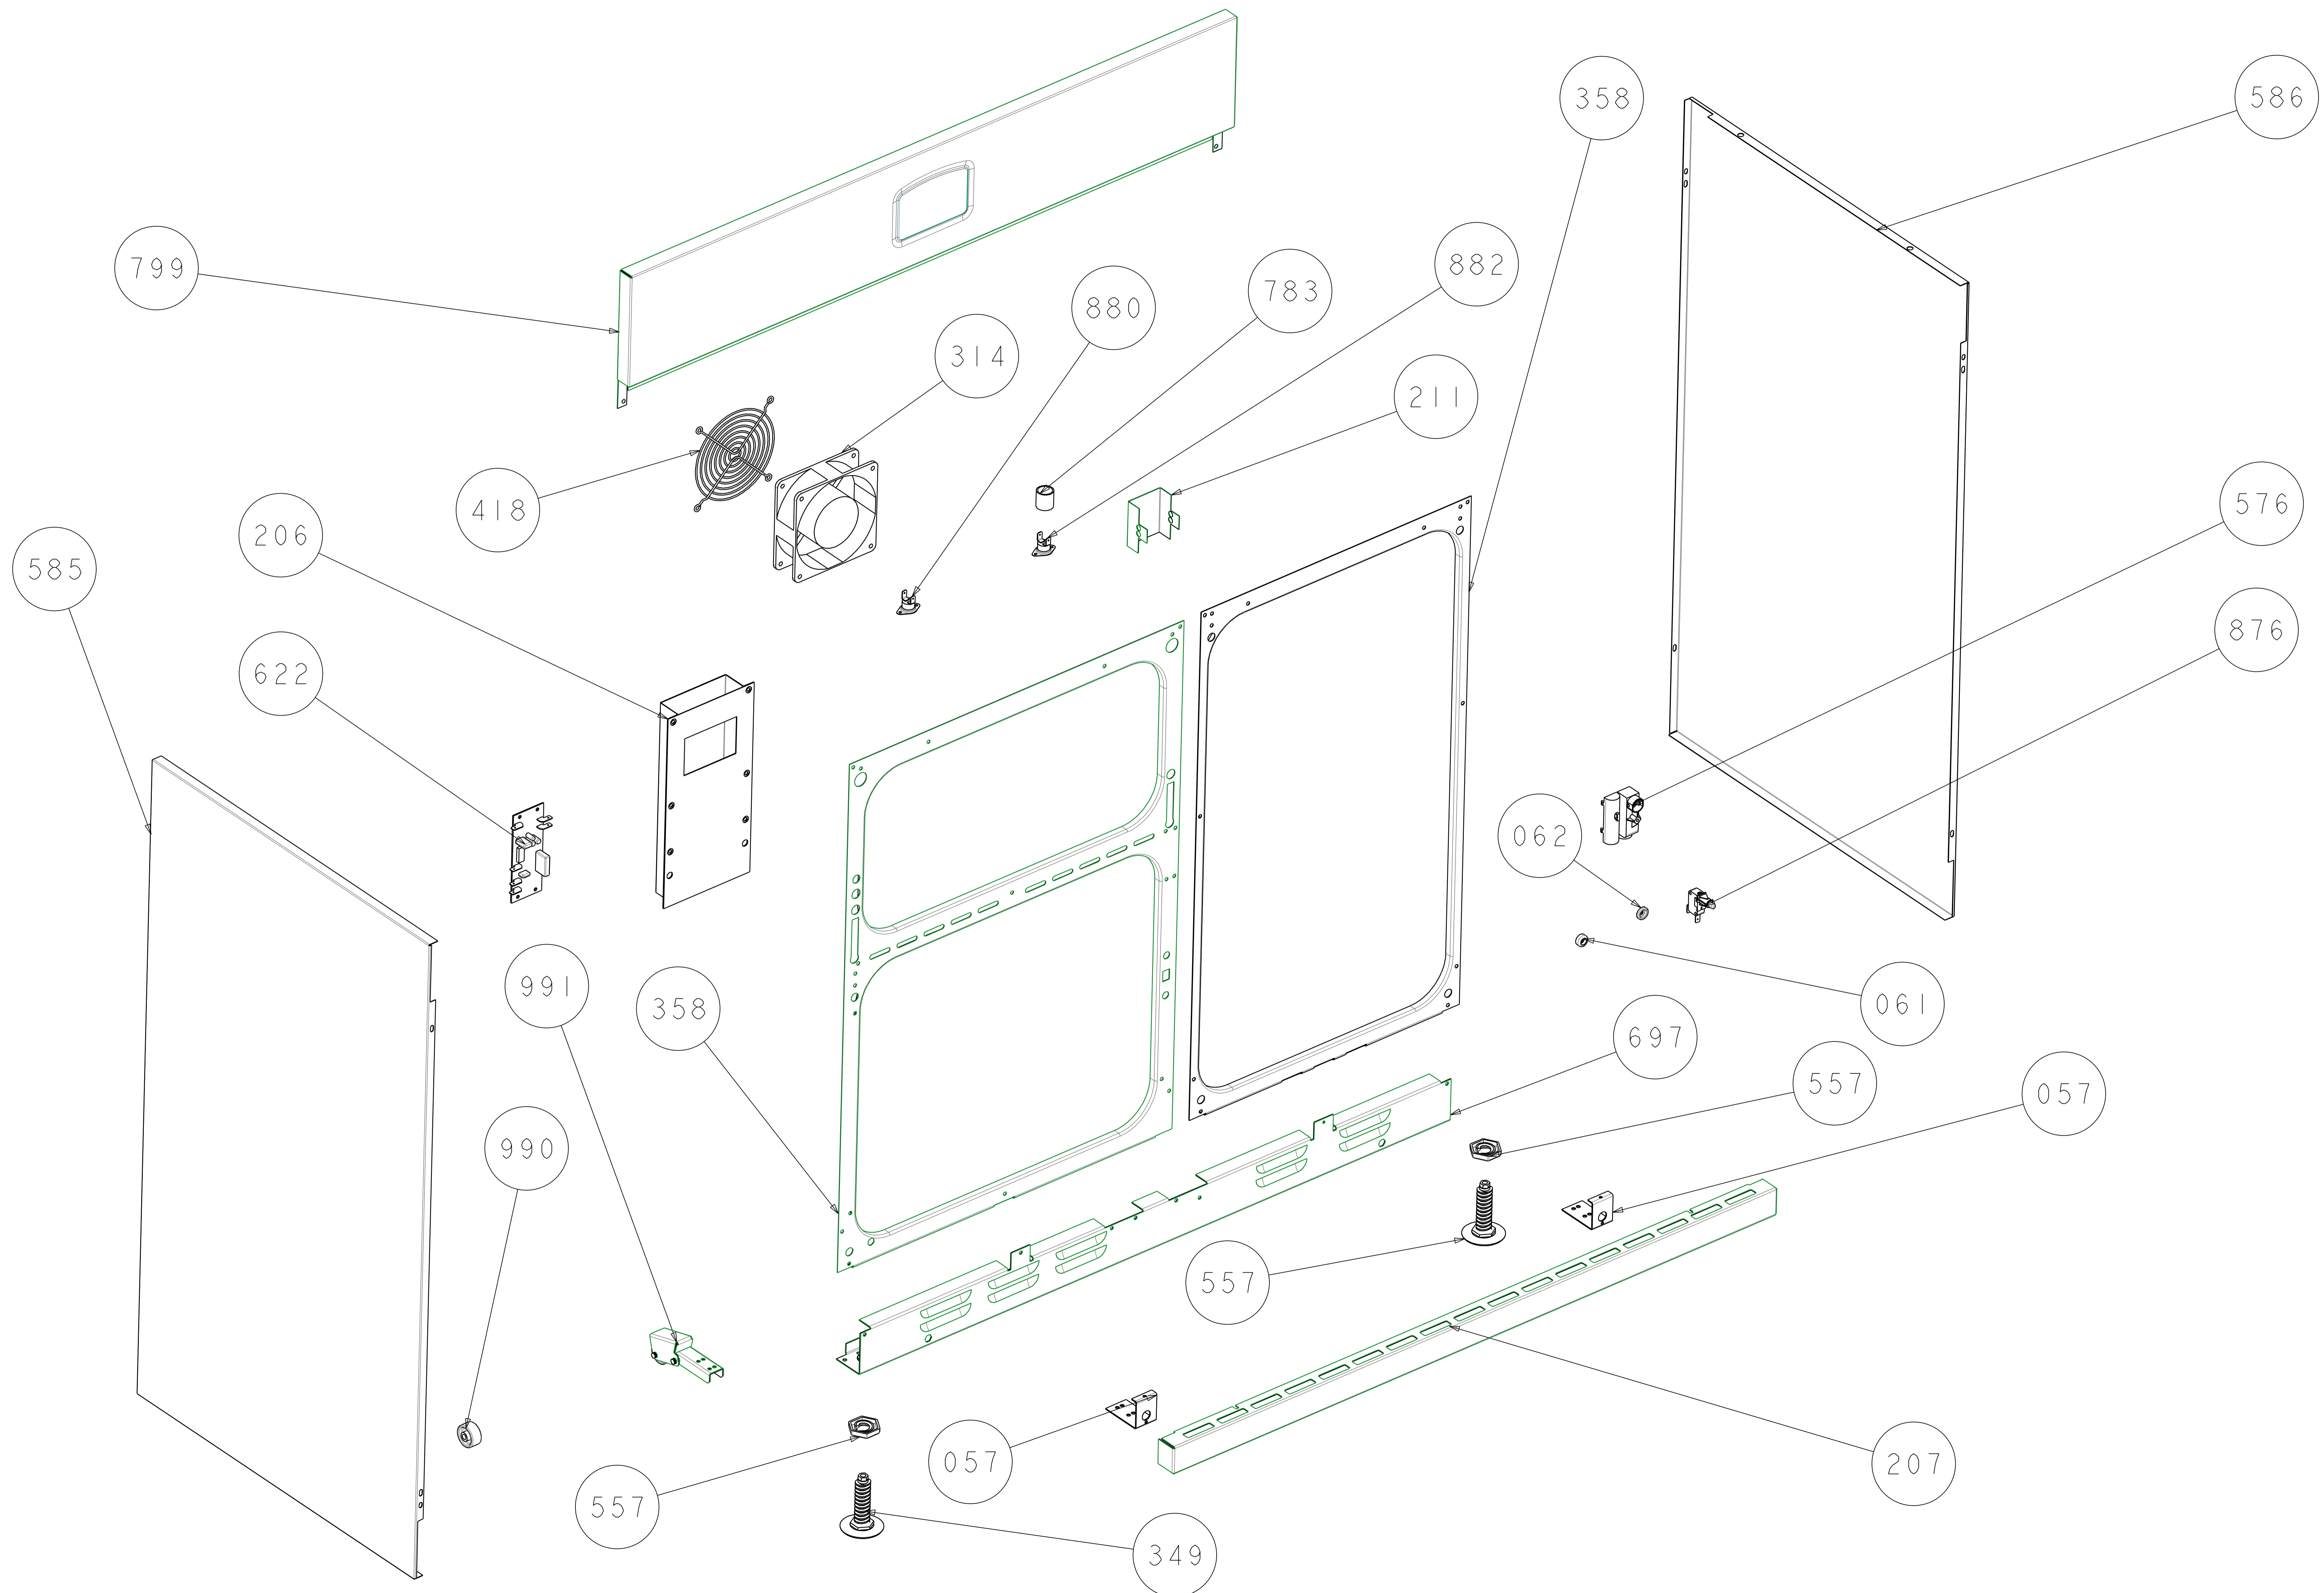

SCALE 0.750

0585

ALTERNATIVE GRILL ELEMENT

ALTERNATIVE SWITCHES