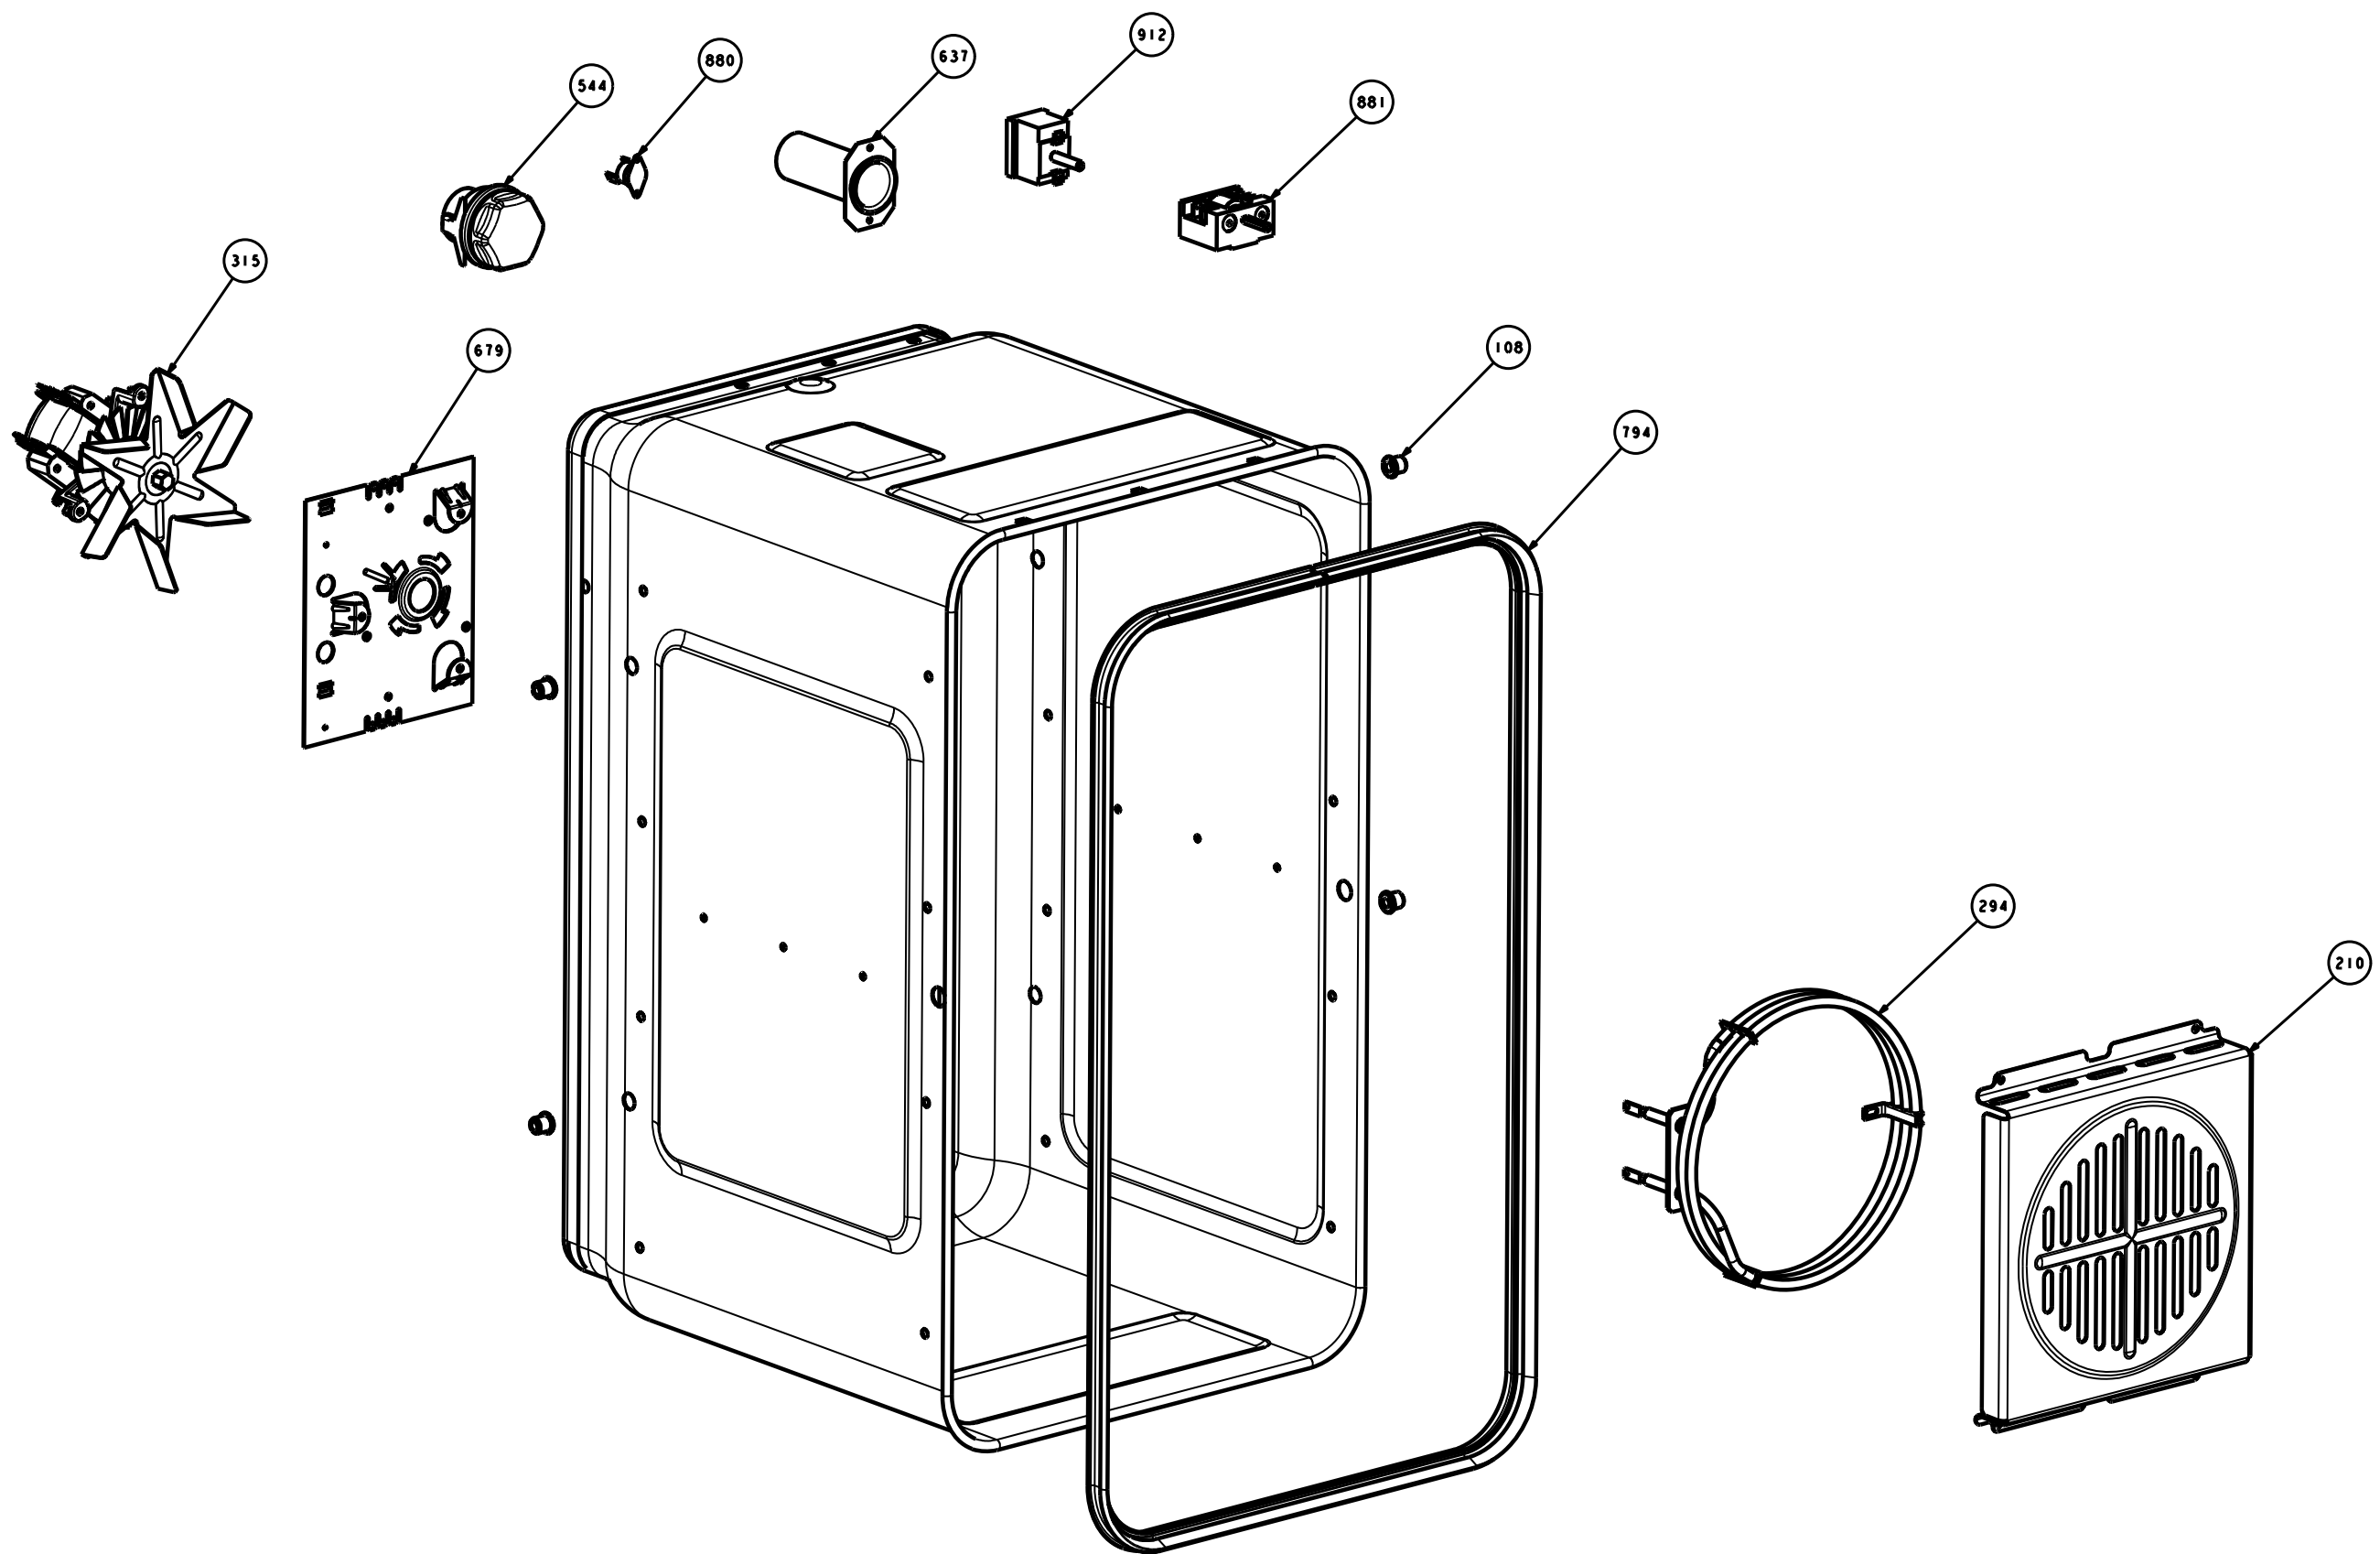

SCALE 0.750

0585

ALTERNATIVE GRILL ELEMENT

ALTERNATIVE SWITCHES